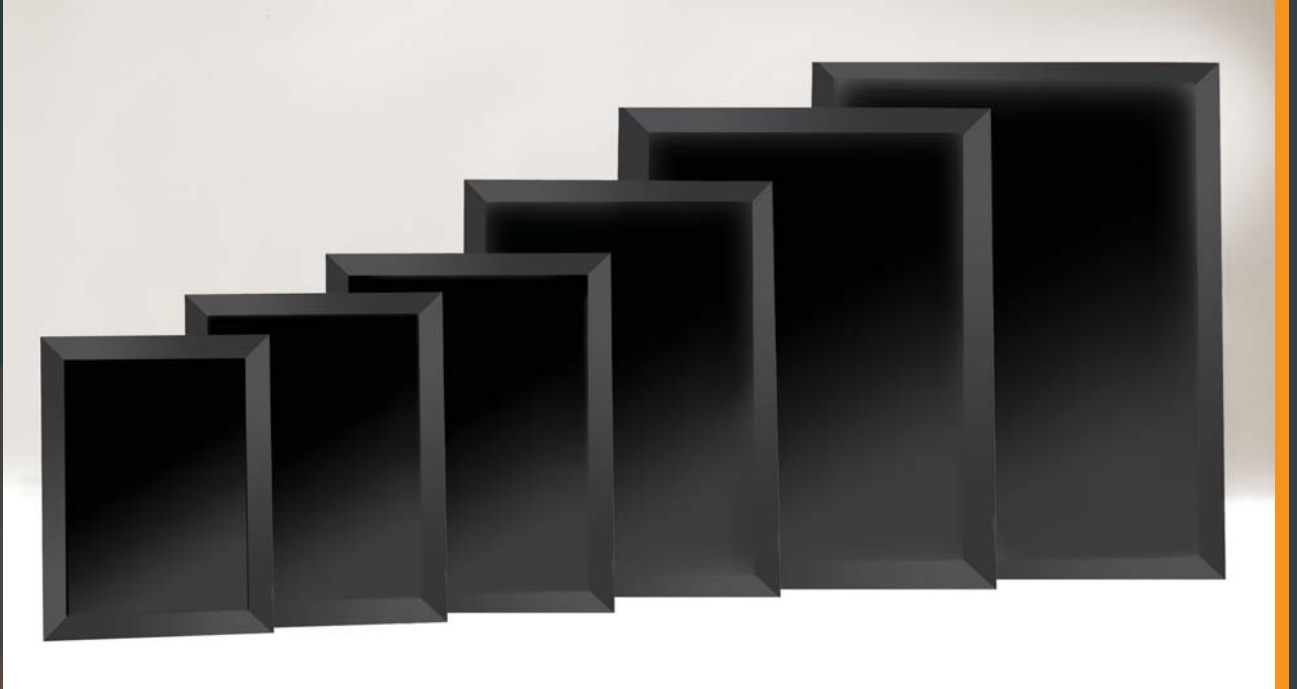

# black mirror plaques

Highest Quality Bevelled Black Mirror Plaques and Accessories

**Bevelled Black Mirror Plaques**

**Adhesive Backing**

**Gift Boxes**

**Black Adjustable Stand**

<b>Item Description</b>	<b>Size</b>	<b>Bevel</b>	<b>Remark</b>
Bevelled Black Mirror Plaque	6" x 8"	15mm	Includes Black Adjustable Stand
Bevelled Black Mirror Plaque	7" x 9"	15mm	Includes Black Adjustable Stand
Bevelled Black Mirror Plaque	8" x 10"	15mm	Includes Black Adjustable Stand
Bevelled Black Mirror Plaque	9" x 12"	15mm	Includes Black Adjustable Stand
Bevelled Black Mirror Plaque	11" x 14"	15mm	Includes Black Adjustable Stand
Bevelled Black Mirror Plaque	12" x 15"	15mm	Includes Black Adjustable Stand

# black mirror plaques

Highest Quality Bevelled Black Mirror Plaques and Accessories

**Photo Frame in Heavy Black Glass to hold Certificate/Diploma/Photograph**

**Access to back of Photo Frame**

**Photo engraving example**